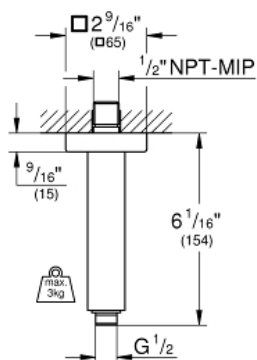

RAINSHOWER
Shower arm ceiling 154 mm NPT
MODEL # 27712000

Pure Freude
an Wasser

GROHE

Product Description:
RAINSHOWER
Shower arm ceiling 154 mm NPT

Standard Specification:

- Metal
- 1/2" NPT connection thread(s)
- GROHE StarLight chrome finish

Applicable Codes & Standards:

- ASME A112.18.1/CSA B125.1

Color:

- 27712000 StarLight Chrome